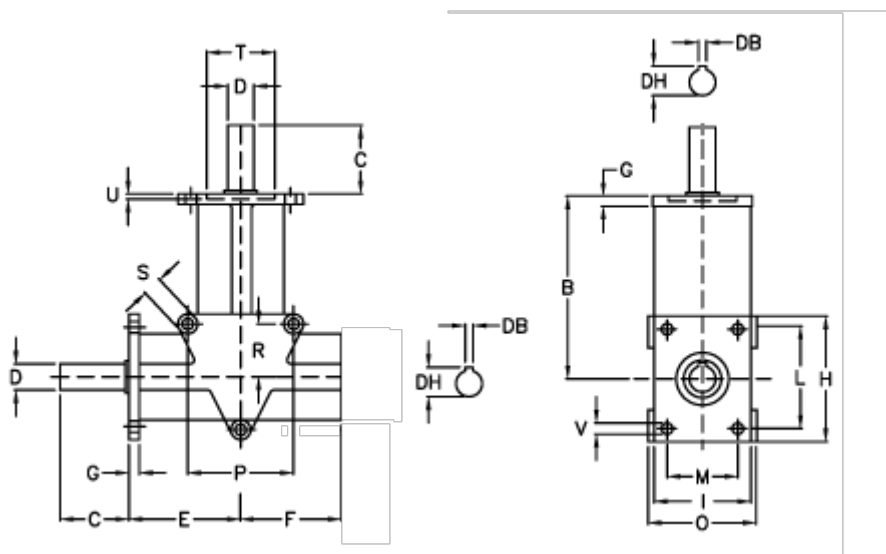

Article number: 2944015001100

Description: Bevel gear RAN 15SA i=1

Measures

B	= 90	G = 7	Q	= 24
C	= 35	H = 66	R	= 24
DB	= 5	I = 50	S	= 8.3
Description	= RAN 15	L = 52	T H7	= 35
DH	= 17	M = 36	U	= 3.5
D h6	= 15	N = 6.2	V	= 6.2
E	= 52	O = 52	Weight (kg)	= 1.0
F	= 37	P = 48		